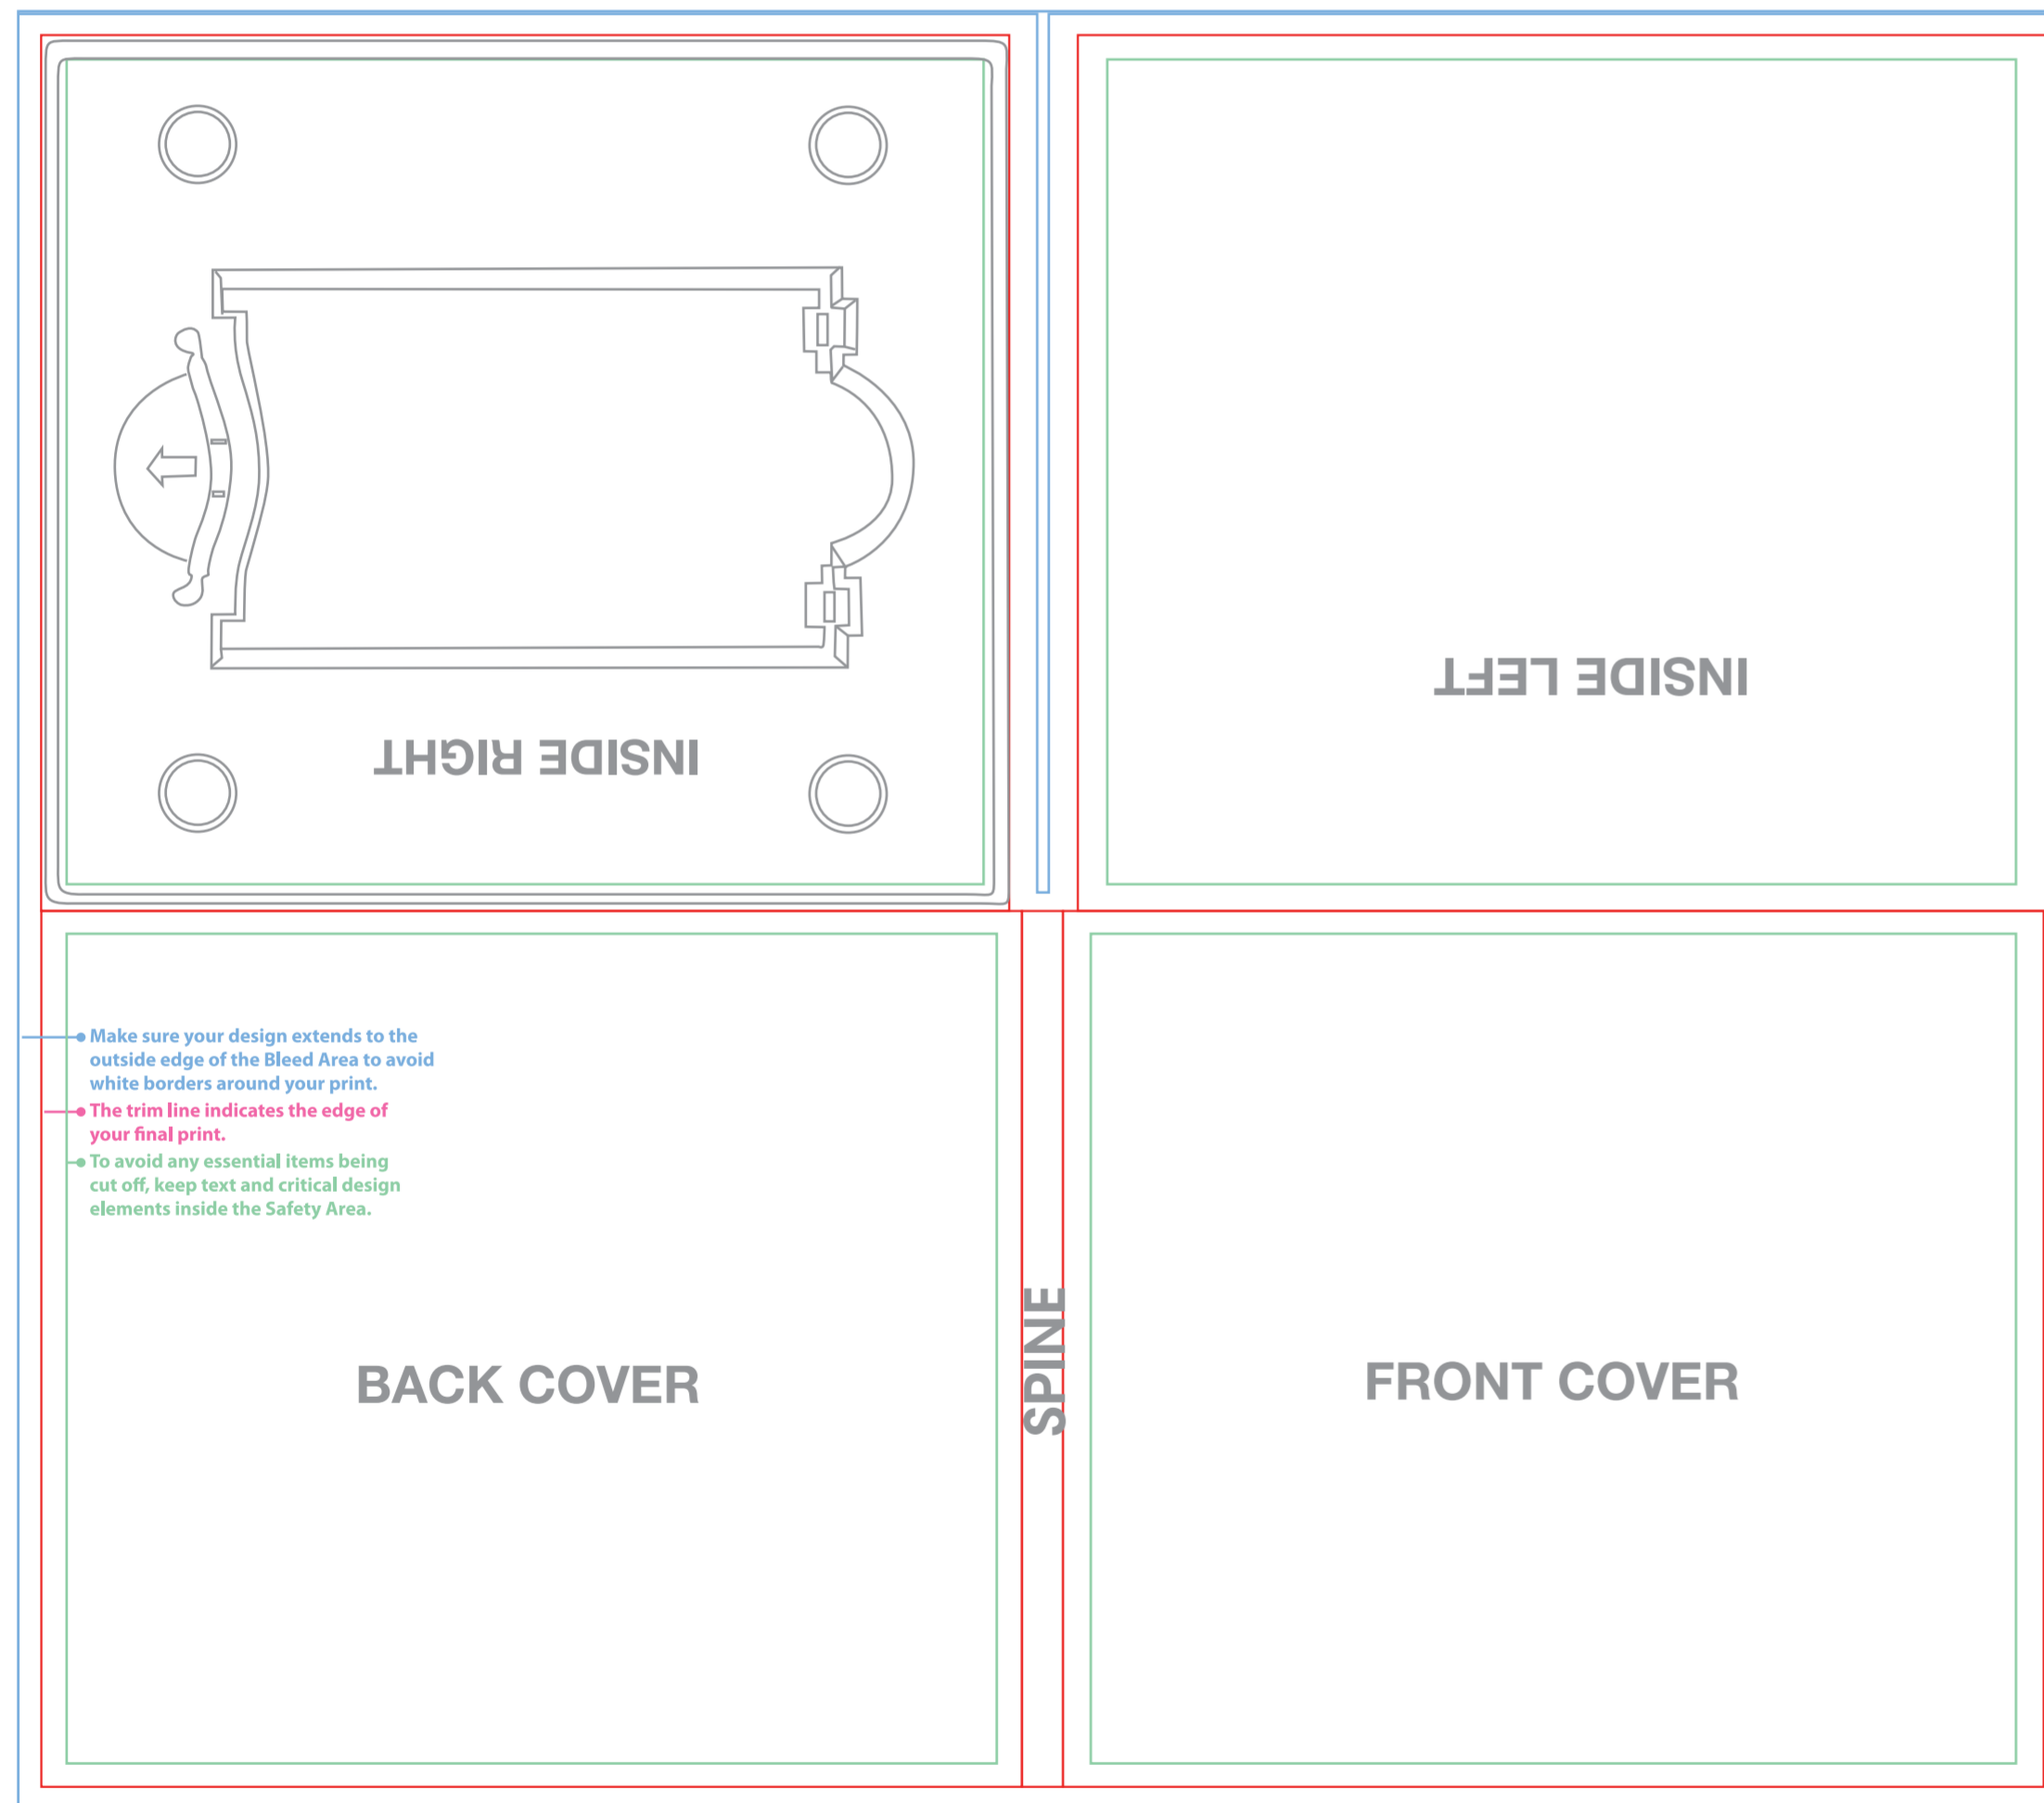

Photoshop users can use this PDF as a design template by rasterizing it in CMYK mode at 300ppi.

Please save Your artwork as PSD or PDF file, mode to CMYK/Pantone color and resolution to 300pixels/inch or vector graphics. Make sure the template is on its own layer.

The pink guide shows where the package will be trimmed to final size. The light blue guide show 3mm bleed where needed. The green guide show the type safe area. It is important to include bleed. Printed pieces are cut to size in stacks and do not get cut exactly on the trim lines. Bleed is background image extending beyond the trim line to be cut off. This prevents any blank paper from showing along the cut edges. The same applies to the type safe margins. Any text inside the safety guide will not be cut if the print is cut slightly inside the trim lines. Embed Your pictures in Your artwork and outline texts, we do not accept attached fonts or pictures.

## USB Businesscard

Size: 86x54x2mm