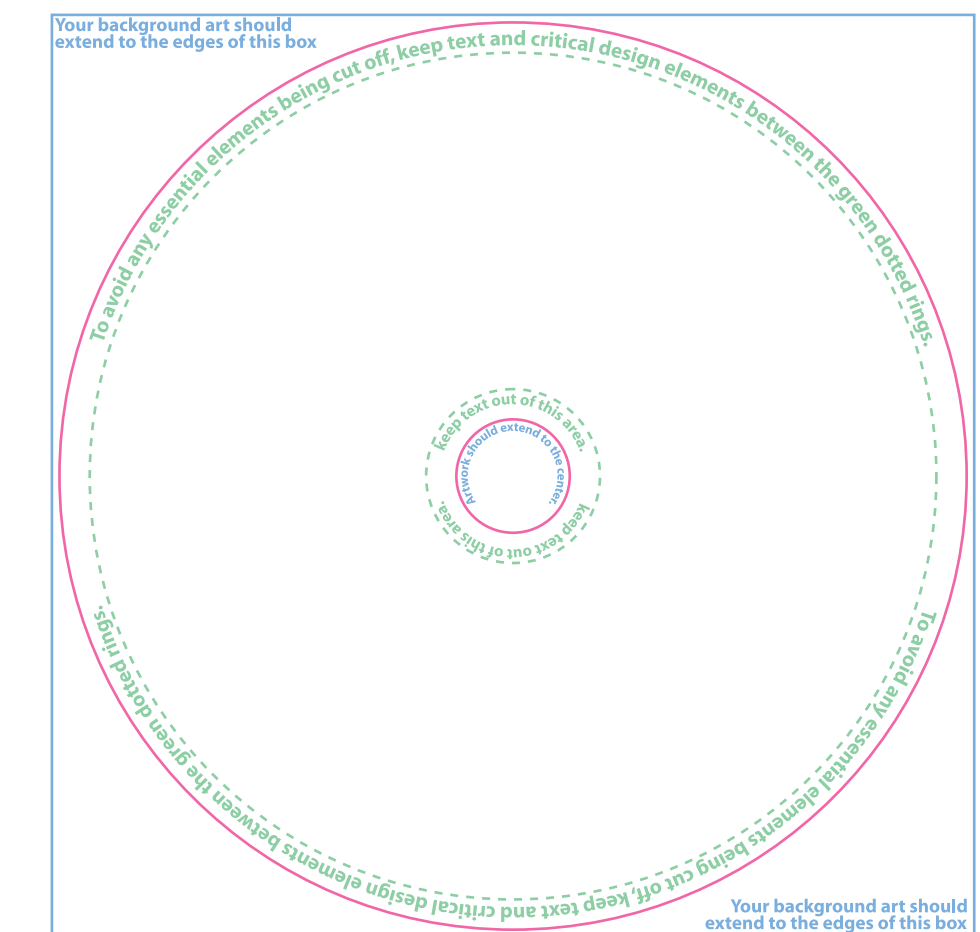

6 panel Digipak with 1 clear tray and booklet

Photoshop users can use this PDF as a design template by rasterizing it in CMYK mode at 300ppi.

Please save Your artwork as PSD or PDF file, mode to CMYK Color and resolution to 300pixels/inch. Make sure the template is on its own layer.

The pink guide shows where the package will be trimmed to final size. The light blue guide show 3mm bleed where needed. The green guide show the type safe area. It is important to include bleed. Printed pieces are cut to size in stacks and do not get cut exactly on the trim lines. Bleed is background image extending beyond the trim line to be cut off. This prevents any blank paper from showing along the cut edges. The same applies to the type safe margins. Any text inside the safety guide will not be cut if the print is cut slightly inside the trim lines. Embed Your pictures in Your artwork and outline texts, we do not accept attached fonts or pictures.

CD/DVD

Booklet Digipack / Häfte Digipack

Make each side separately.